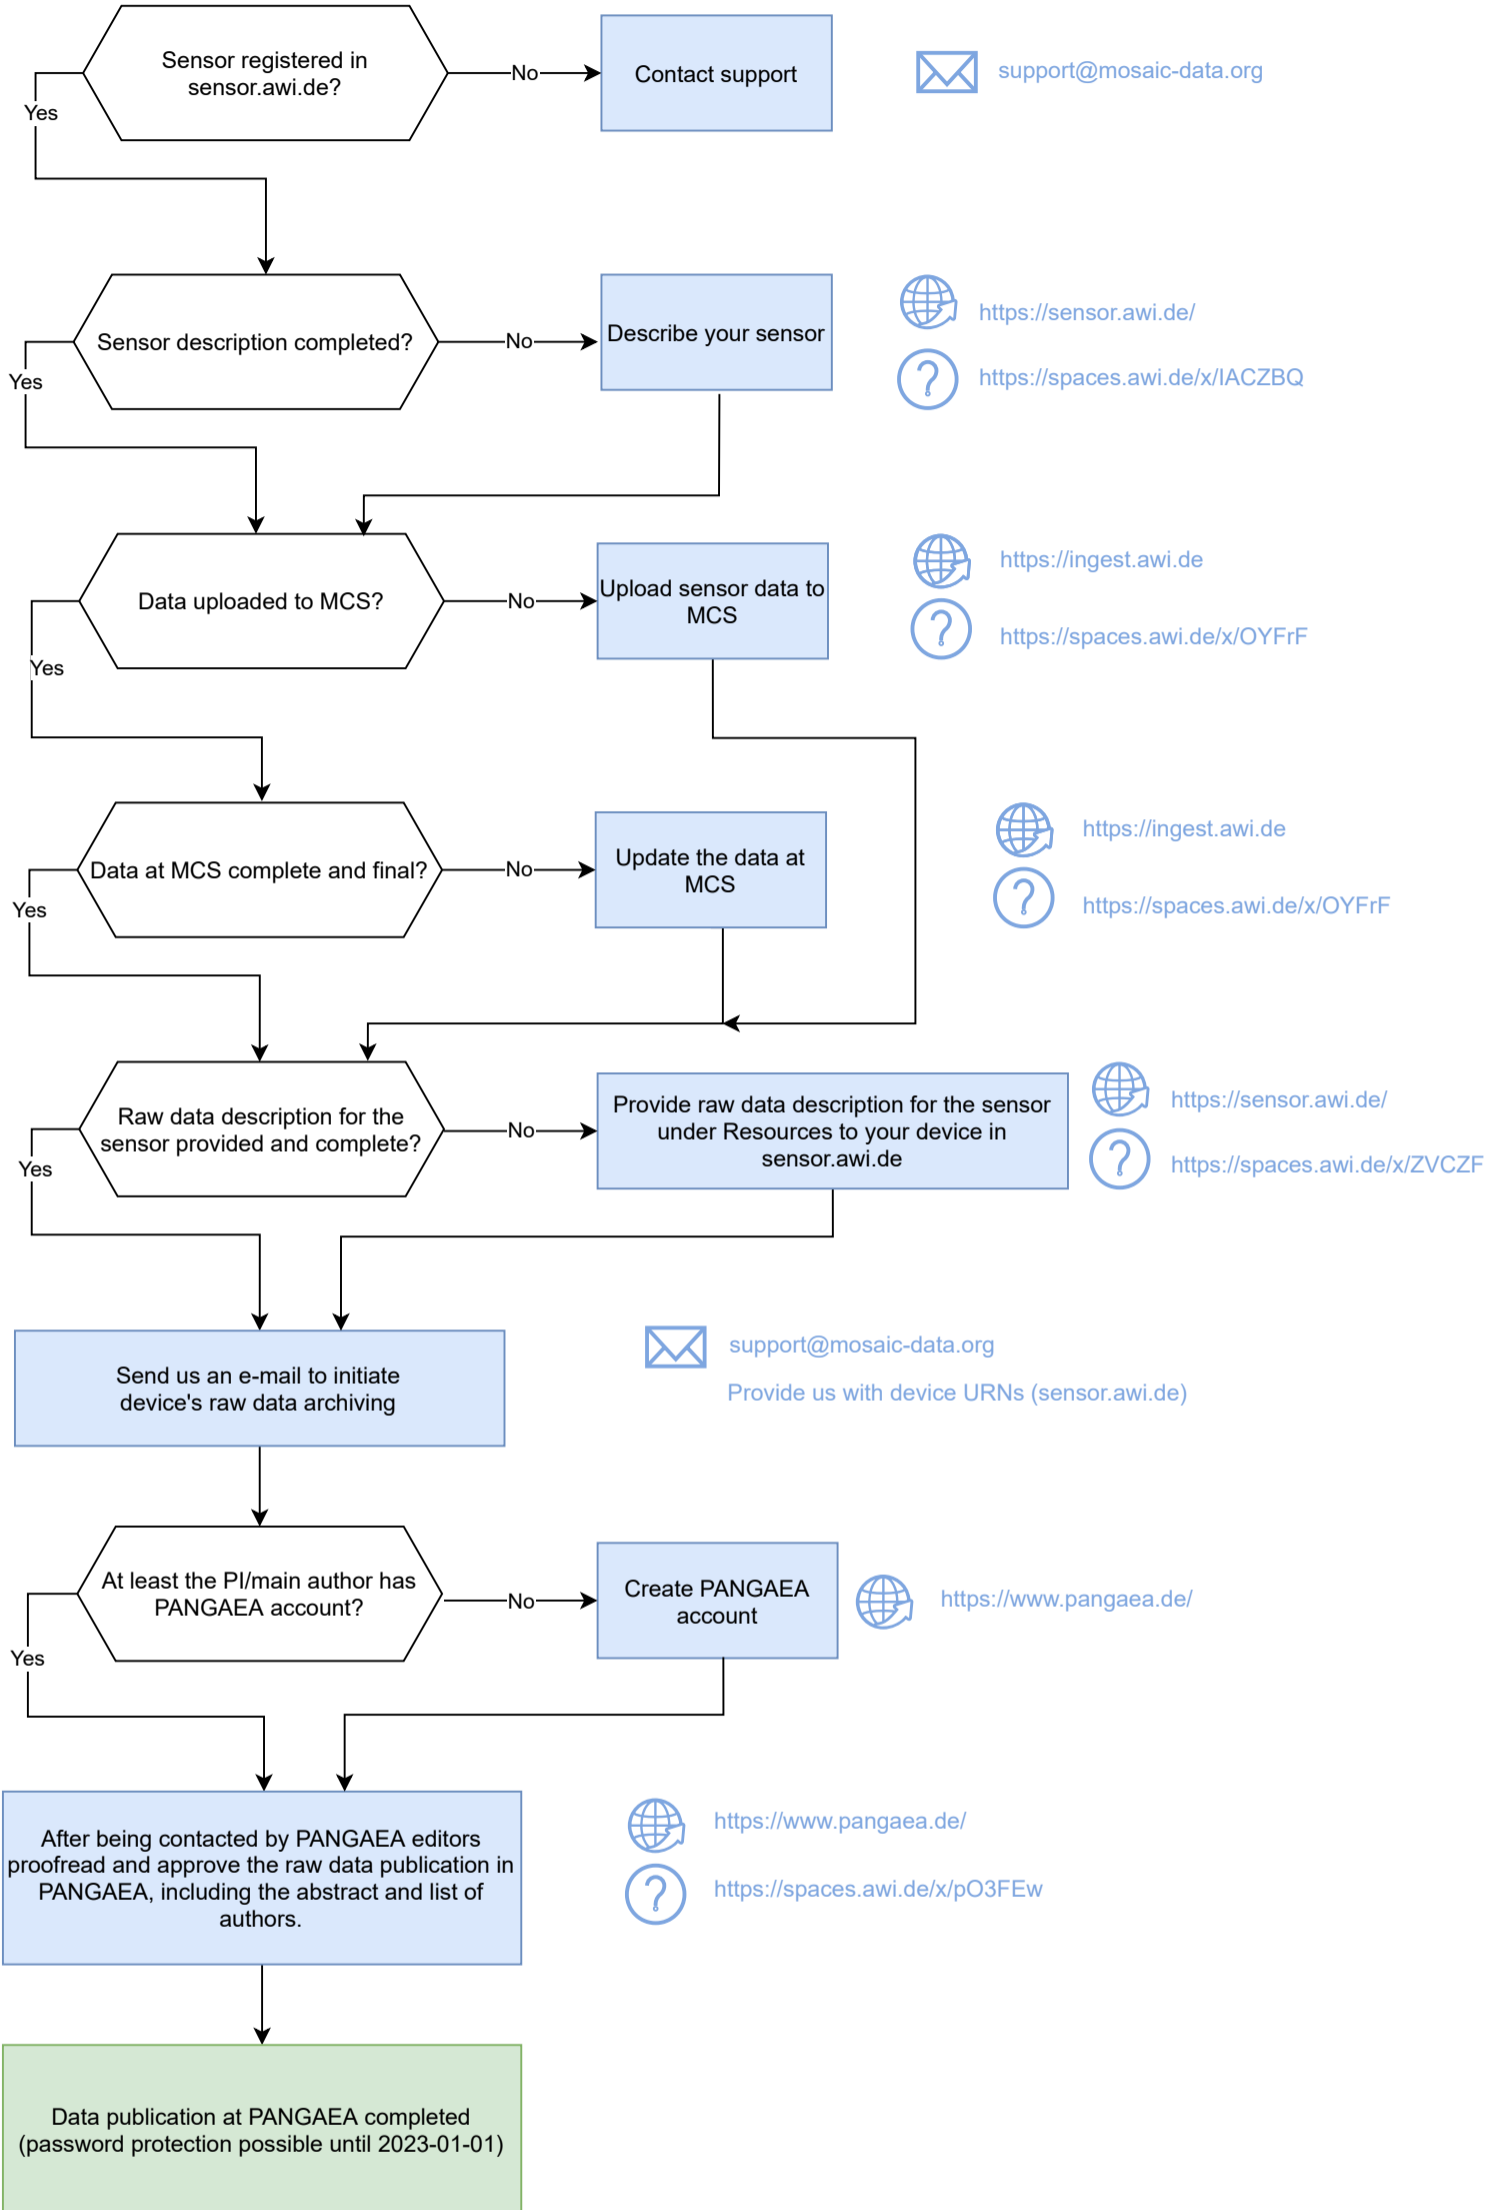

MOSAiC raw data archiving: from the MCS to PANGAEA

Steps to be completed by the PI for each sensor

MCS / Sensor.awi.de

PANGAEA