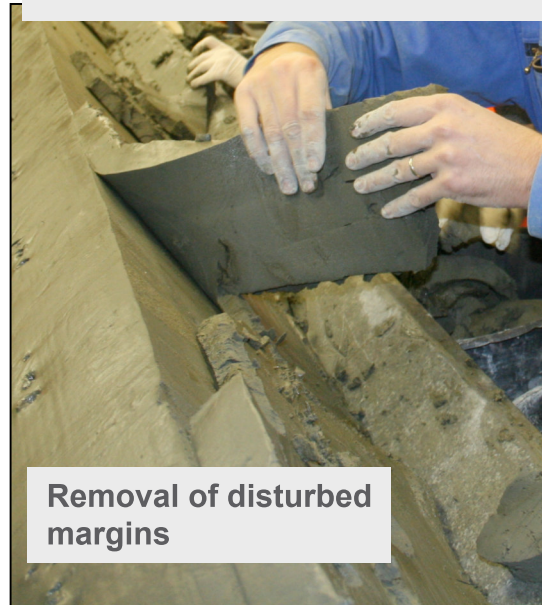

**Kasten Corer on Deck**

Transport into Geolab

## Kasten Core in the Geolab

Long-side cutting with steel string

Removal of disturbed margins

Photo Documentation